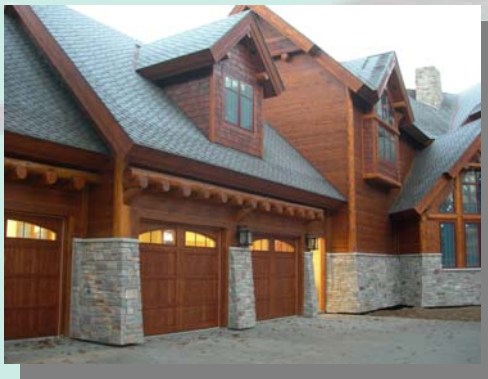

Great Lakes Design Update

Spotlight on Residential Construction

Spring 2008

This winter has been exciting in Northern Michigan, whether you're out enjoying winter sports, or building your dream home. Our clients do both, with equal enthusiasm. From those just beginning construction...

Location: Elberta MI
(Above Betsie Bay)

Contractor:
Bartow Construction LLC

to those that are nearing completion...

Location: Gaylord MI

Contractor:
Bob Volant, Builder

to those that are soon to begin...

Our clients share a love for Northern Michigan, through all the seasons. We embrace the challenges offered by the unique sites our clients choose, and relish the opportunity to help them achieve their built dream home. Visit our website's residential pages and see why our clients agree: